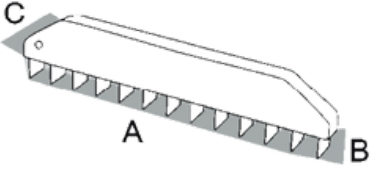

Plaster Scraper

Stainless Steel

CODE	TYPE	A MM	B MM	C MM	
109	30	300	45	65	12

- > It is blades are manufactured from staines steel and its bady is plastic.
- > It is used for smaathing edges of papiermache and plaster walls.