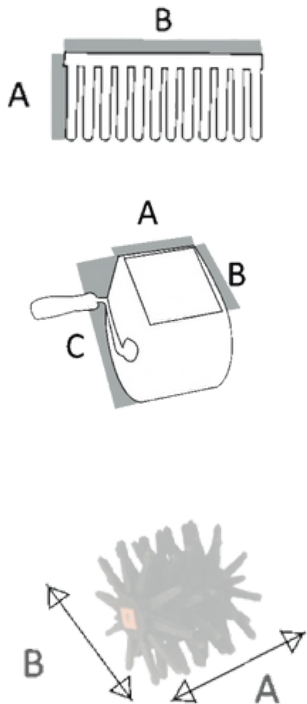

## Plastering Machinery & Backups

Metal Body

CODE	TYPE	A MM	B MM	C MM	
OO1	Steeled	135	140	235	12
OO2	Rubbered	135	140	235	12

CODE	TYPE	A MM	B MM	
OO4	Steel	60	115	6
OO5	Rubber	120	115	6

- It is manufactured from metal plate.
- Internal rakes are made of spring steel or special rubber.
- The material inside may change.
- It is used on enternal surface plasters and fasorit works.