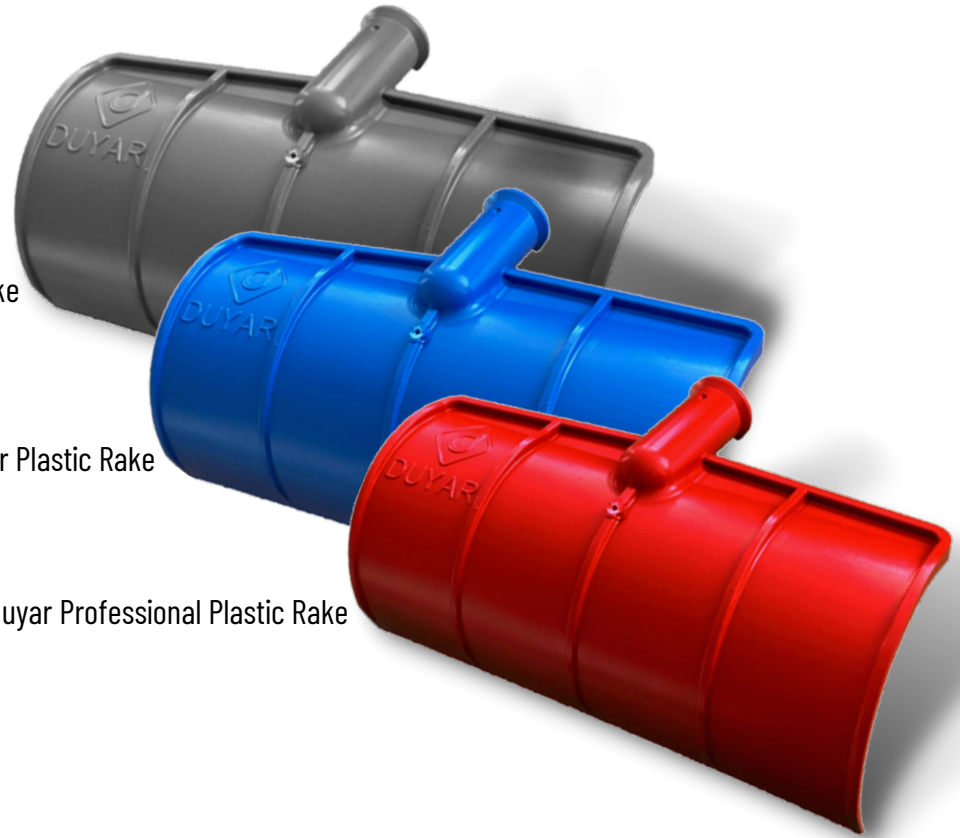

Dyr Lux Plastic Rake

Dyr Plastic Rake

Duyar Professional Plastic Rake