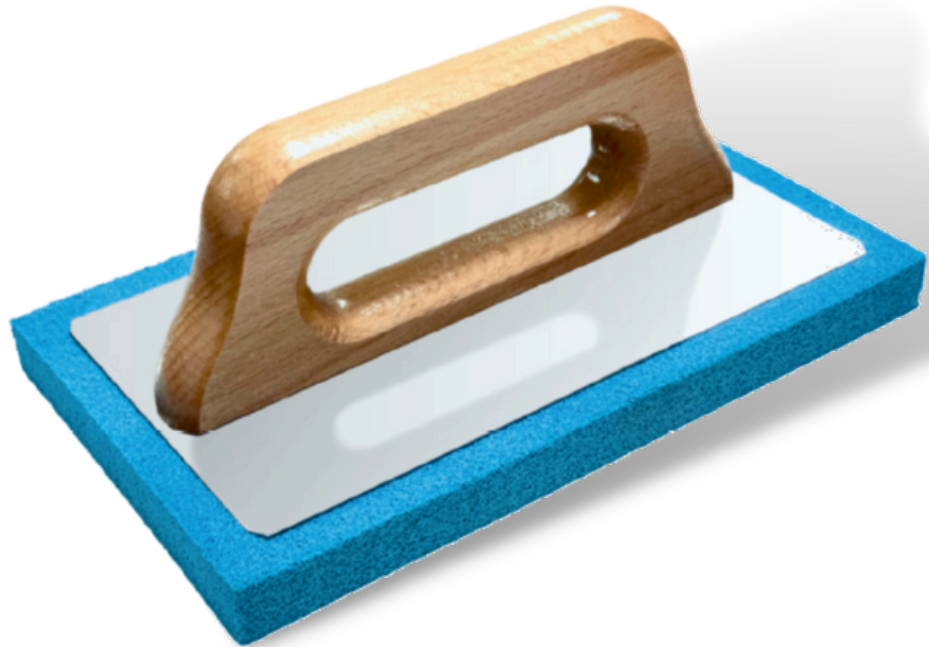

## Plaster Scraper

Stainless Steel

CODE	TYPE	A MM	B MM	C MM	
109	30	300	45	65	12

- > It is blades are manufactured from staines steel and its bady is plastic.
- > It is used for smaathing edges of papiermache and plaster walls.

## Steel Hawk

---

CODE	TYPE	A MM	B MM	
O40	35	240	350	12

- It is manufactured from spring steel.
- It is used in plastering applications.

## Rubber Float

Fine Cell

CODE	TYPE	A MM	B MM	
345	23	145	225	12

- Body is manufactured from stainless steel.
- Handle is manufactured from kiln dried beech.
- It is used for the purpose of moistening floor before curved handle spatula.