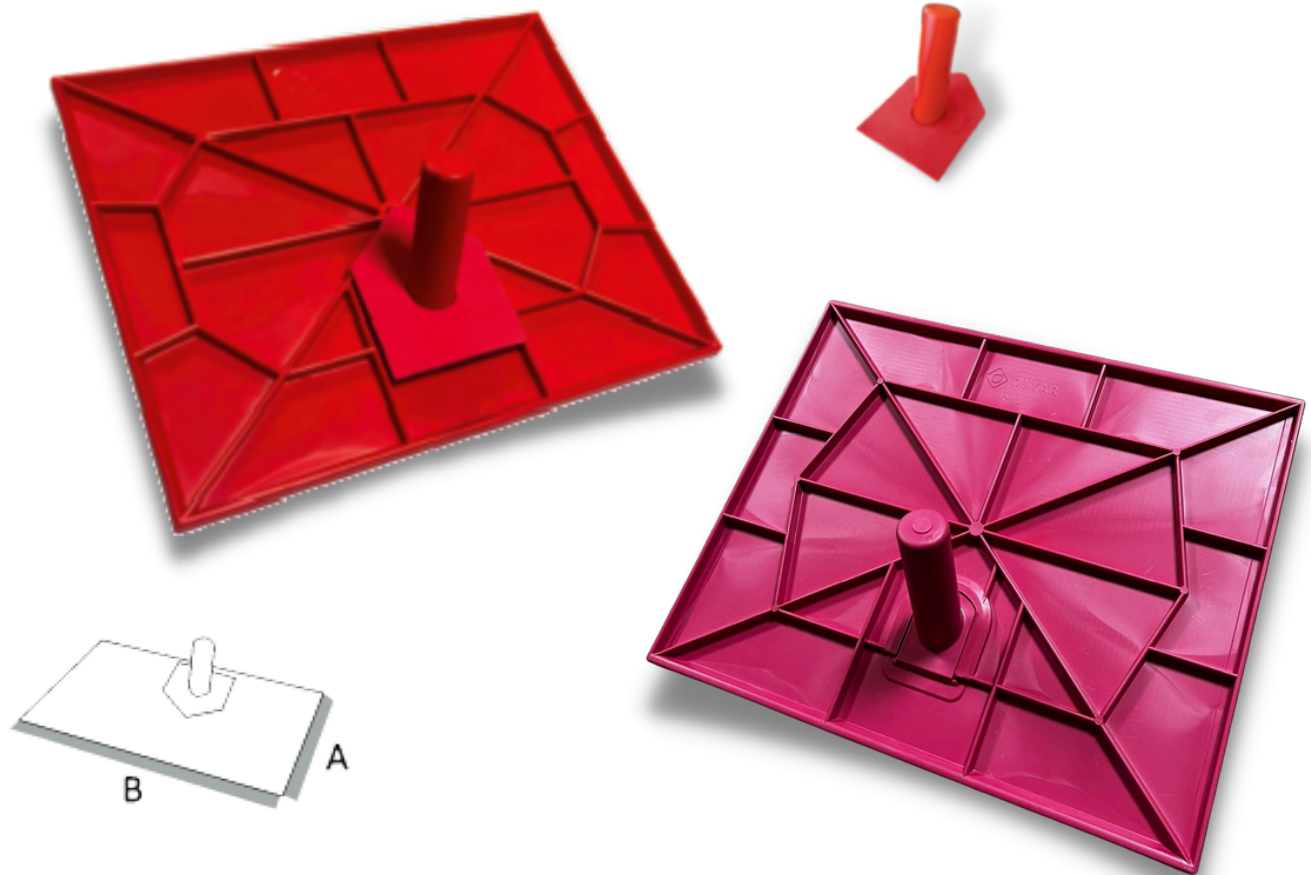

Plaster Hawk

Plaster Hawk Handle

CODE	Ø MM	A MM	
013_001	34	120	25
214_01	34	120	25

CODE	TYPE	A MM	B MM	
013	45	360	440	12
214	45	360	440	12

- Body and handle are made of plastic.
- Used dor plaster finishing.