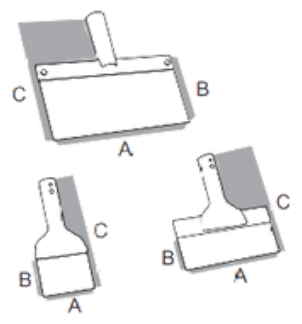

## Scraper Scraping

Metal Handle

CODE	TYPE	A MM	B MM	C MM	
360	10	340	70	210	12
361	20	200	60	210	12
362	30	300	155	240	12

- It is manufactured from spring steel.
- It's a tool used to scratch the difficult grounds such as construction are as wooden boats and parquets.
- Handle part is designed with hollow for pole mounting.