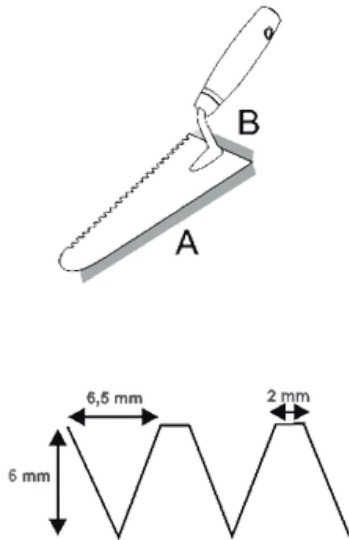

Cellular Concrete Trowel

Wooden Handle & Soft Grip

Soft Grip

CODE	TYPE	A MM	B MM	
324	22	220	113	12

Wooden Handle

CODE	TYPE	A MM	B MM	
323	22	220	113	12

- It is manufactured from spring steel.
- Handle part is welded to the base part by special welding system.
- In wooden handle model, handle is manufactured from kiln dried beech.
- It's used for bonding applications of cellular concrete blocks in order to apply the joint adhesif to stick the blocks of wall to each others.