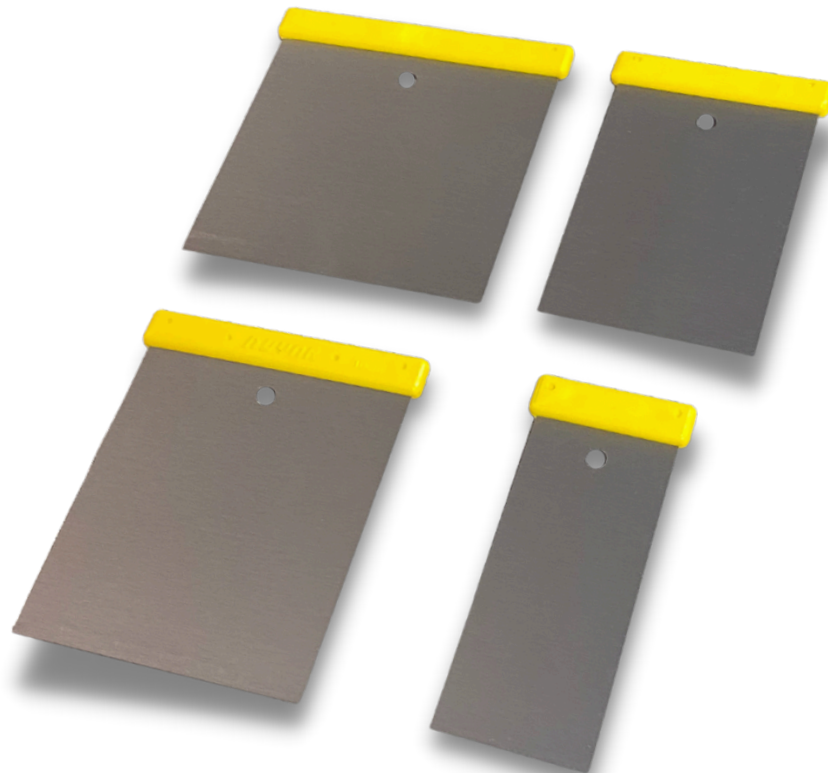

## Scraper Scraping

Metal Handle

CODE	TYPE	A MM	B MM	C MM	
360	10	340	70	210	12
361	20	200	60	210	12
362	30	300	155	240	12

- It is manufactured from spring steel.
- It's a tool used to scratch the difficult grounds such as construction are as wooden boats and parquets.
- Handle part is designed with hollow for pole mounting.

## Car Body Scraper Set

---

CODE	A MM	B MM	C MM	D MM	H MM	
O51	50	80	100	120	120	12

- It is manufactured from spring steel.
- It is used for pasting any kinds of automobiles and furniture.
- Four different sizes are available in a set.